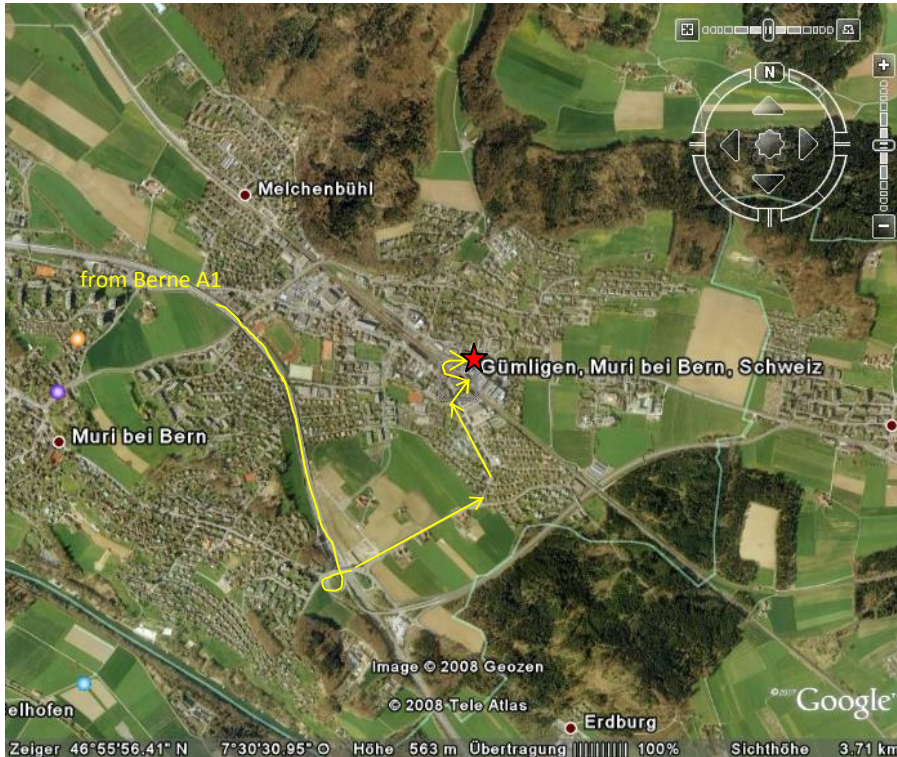

How to find the International School of Berne

Mattenstrasse 3 in 3073 Gümligen

Coming by **car** on the highway from Berne:

Exit Muri, Gümligen follow Feldstrasse, Tannackerstrasse, Bahnhofstrasse to Mattenstrasse.

Coming on the **train** from Berne:

Exit Gümligen Station
To the school follow the yellow line to no. 1.
To the Bärtschihus follow the red line to no. 2.